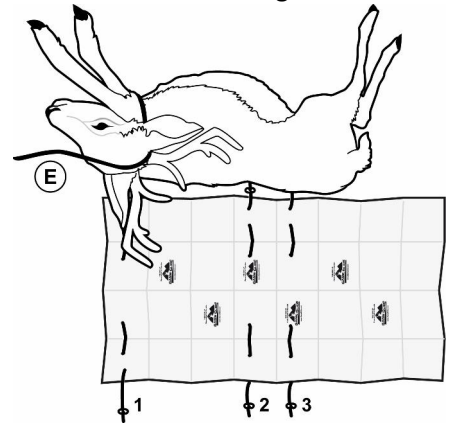

Game Glide Instructions for Use

1. Complete the field dressing of your harvested animal and then lay it on its side.
2. Attach your existing rope style drag (not included) to the animal. It is best to tie the animal's front legs onto its neck with the drag.
 - a. **NOTE: The existing rope drag is indicated with an (E) in the images.**
 - b. **NOTE: The Game Glide is to be used WITH your existing rope drag, not in place of it.**
3. Completely unfold the Game Glide and its strings.
4. Lay the Game Glide on the ground along the back of your animal. The logos should be visible, facing up.

- a. **NOTE: Be sure to keep the red string near the neck of the animal and the orange strings near the stomach.**
- b. **NOTE: In the images, the red string is indicated with a '1' and the orange strings are indicated with '2' and '3'.**

5. Roll the animal over onto its other side and onto the Game Glide. Make sure that the Game Glide is between the hide of the animal and the ground, covering the majority of the bottom of the hide.
6. Firmly, tie the Red Rope ('1') around the animal's neck.
7. Firmly, tie the Orange Ropes ('2' and '3') around the animal's stomach area.