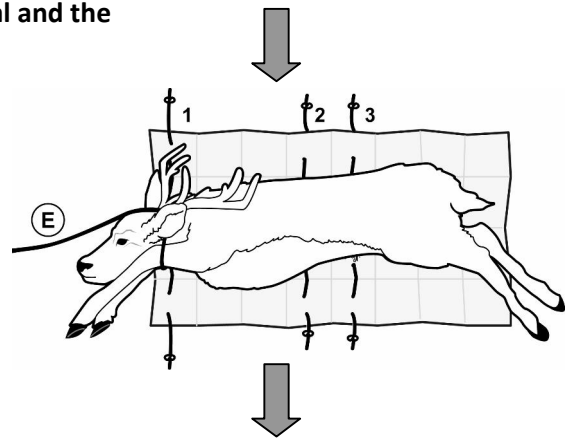

Game Glide Instructions for Use

1. Complete the field dressing of your harvested animal and then lay it on its side.
2. Attach your existing rope style drag (not included) to the animal. It is best to tie the animal's front legs onto its neck with the drag.
 - a. **NOTE: The existing rope drag is indicated with an (E) in the images.**
 - b. **NOTE: The Game Glide is to be used WITH your existing rope drag, not in place of it.**
3. Completely unfold the Game Glide and its strings.
4. Lay the Game Glide on the ground along the back of your animal. The logos should be visible, facing up.

- a. **NOTE: Be sure to keep the red string near the neck of the animal and the orange strings near the stomach.**
- b. **NOTE: In the images, the red string is indicated with a '1' and the orange strings are indicated with '2' and '3'.**

5. Roll the animal over onto its other side and onto the Game Glide. Make sure that the Game Glide is between the hide of the animal and the ground, covering the majority of the bottom of the hide.
6. Firmly, tie the Red Rope ('1') around the animal's neck.
7. Firmly, tie the Orange Ropes ('2' and '3') around the animal's stomach area.